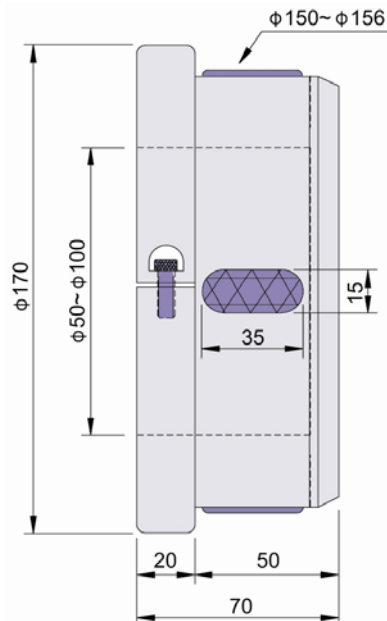

FLANGE HOLLOW CHUCK

NIKA®

Please indicate bore size when order (very important).

NEF 001F-3"

NEF 002F-6"

Standard sizes available for this Model are listed above, but are available in other sizes for a customer order. Also, bore and length change are welcome.