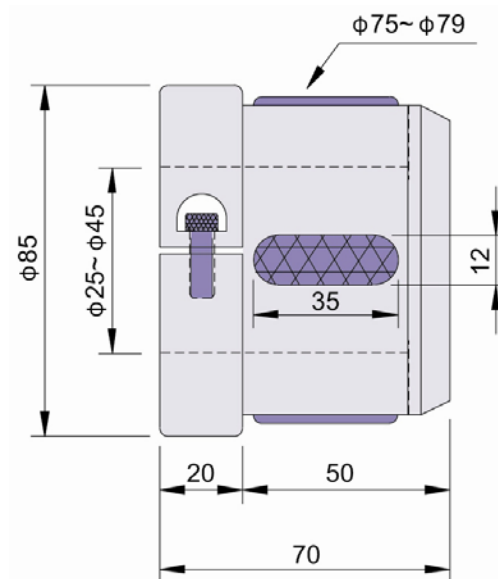

FLANGE HOLLOW CHUCK

NIKA®

Please indicate bore size when order (very important).

NEF 001F-3"

NEF 002F-6"

Standard sizes available for this Model are listed above, but are available in other sizes for a customer order. Also, bore and length change are welcome.